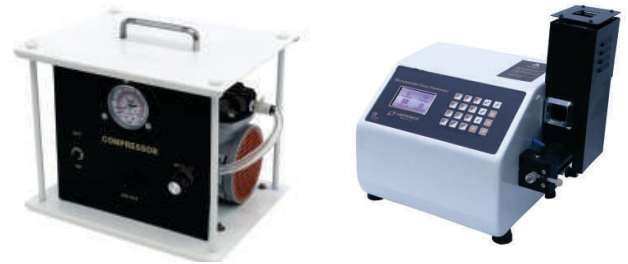

## IV-671 MICROPROCESSOR FLAME PHOTOMETERS

### PRODUCT FEATURES

- Auto Gas Cutoff Facility
- Auto Flame Failure Detection Facility
- $\mu$ P Based With Printer Interface
- Five Element Measurement in Single Aspiration of the Sample
- Curve Calibration Programmability using Maximum of 25 Standards
- Data Processing Through Curve Fitting Techniques-Least Squares, Quadratic
- Multiple Calibration Curves Saving Facility
- Samples Data Storage Facility
- Online Help Key
- Printer Attachment Facility
- Measurement in ppm & meq
- Useful For Both Medical & Soil Testing Applications
- Setup Storage Facility up to 10 setups files
- Supplied with Compressor Unit

### Technical specification

<b>Sensitivity</b>	General Mode: Na: 0.5 ppm, K: 0.5 ppm, Li: 0.5 ppm, Ca:15 ppm, Ba: 30ppm
<b>Filters</b>	Na & K Supplied (Ca, Li & Ba are optional at extra cost) optional filter are factory fitted only
<b>Resolution</b>	0.1 ppm/0.1 meq.
<b>Reproducibility</b>	<1% coefficient of variation for 20 consecutive samples using 10 ppm Na set as Maximum Standard up to 3% CV for 20 consecutive samples of Concentrations between - 50 to 199 ppm for Barium.
<b>Linearity</b>	< 2% error when 3 ppm Na/K and 5 ppm Li are set as Maximum Std.
<b>Curve Fit Accuracy</b>	$\pm$ 2% of FS
<b>Average Time</b>	In-built in Software
<b>Flame System</b>	LPG & Dry Oil Free Air
<b>Detector \ Display</b>	Photodiode \ 128 x 64 Graphical LCD
<b>Calibration</b>	with up to 25 Standards of user choice with curve fitting software (5 for each Element). Multiple Calibration Curves can be stored in the memory
<b>Gas Control</b>	Adjustable with knob
<b>Flame Failure</b>	Auto Detection
<b>Gas Cutt off</b>	Automatic
<b>Ignition System</b>	Auto Ignition
<b>Automiser</b>	Axial Flow Type
<b>Printer \ PC Interface</b>	Provision for attachment of Dot-Matrix Printer with centronics parallel interface \ USB